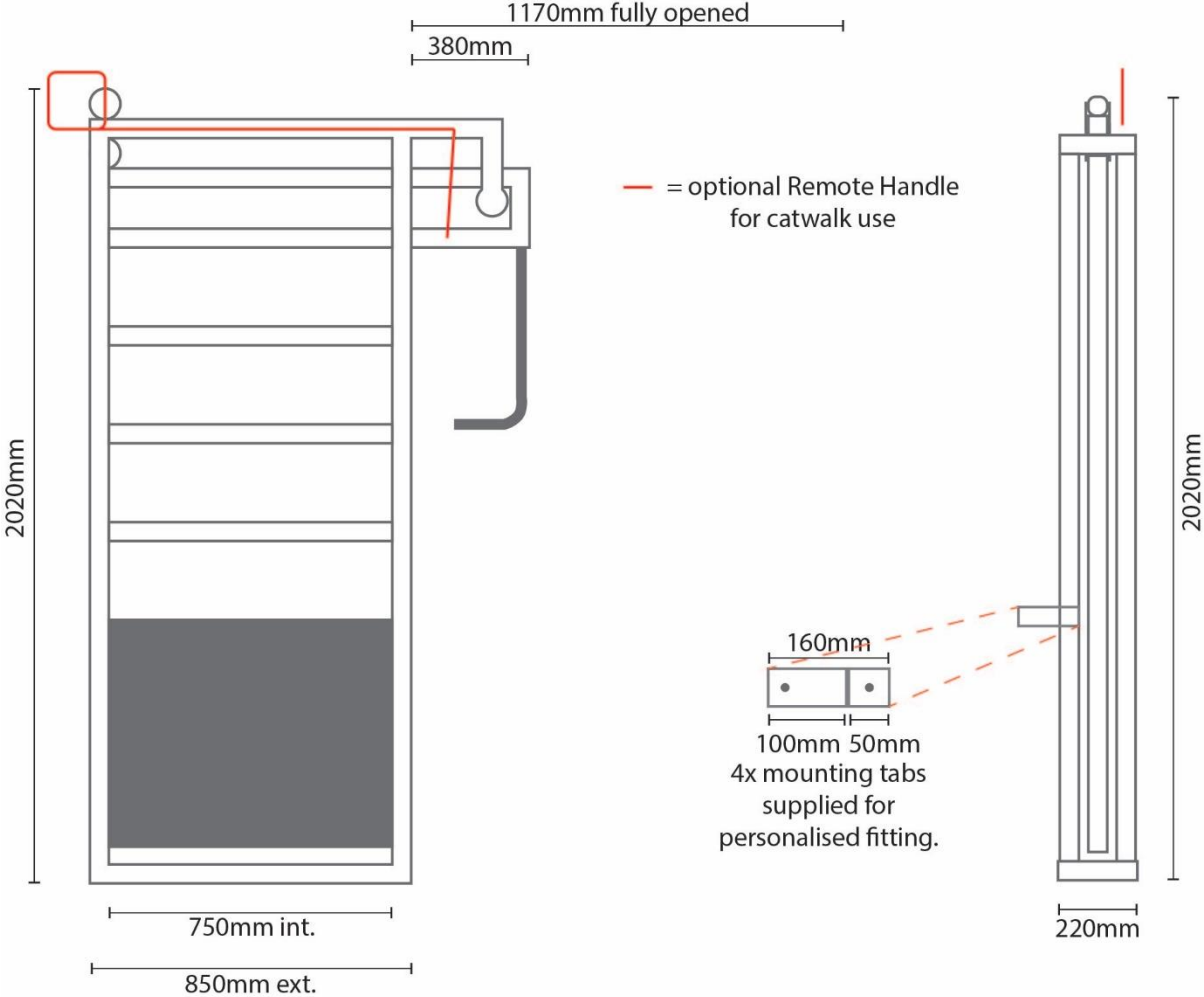

Auto Head Yoke

Front Profile

Side Profile

Anti-Backing Ratchet

Front Profile

Side Profile

Sliding Gate

Front Profile

Side Profile

HD Vetless Crush (with/without Squeeze)

HD Vet Crush (without Squeeze)

HD Vet Crush with Squeeze