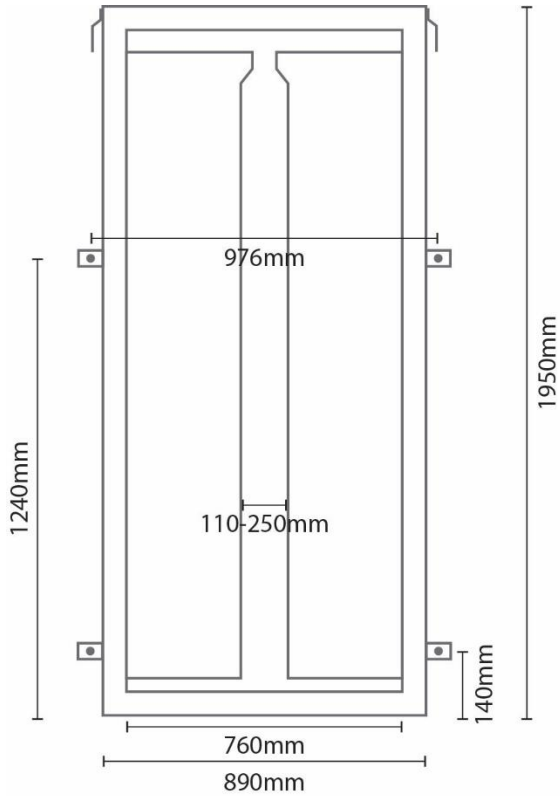

Auto Head Yoke

Front Profile

Side Profile

Anti-Backing Ratchet

Front Profile

Side Profile

Sliding Gate

Front Profile

Side Profile

HD Vetless Crush (with/without Squeeze)

HD Vet Crush (without Squeeze)

HD Vet Crush with Squeeze