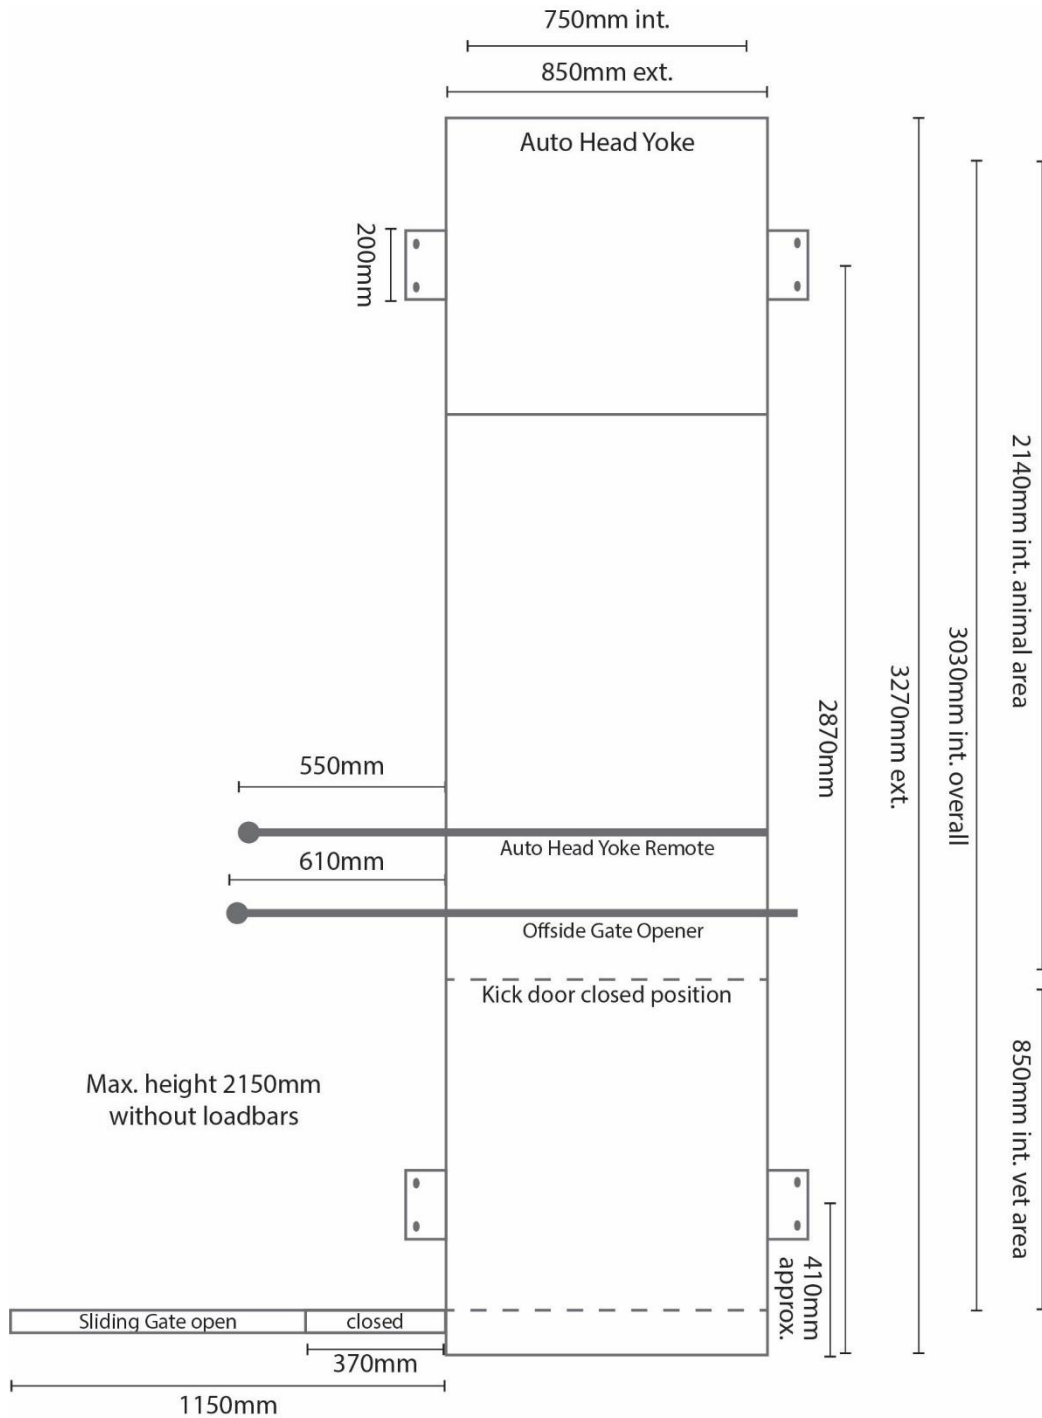

Auto Head Yoke

Front Profile

Side Profile

Anti-Backing Ratchet

Front Profile

Side Profile

Sliding Gate

Front Profile

Side Profile

HD Vetless Crush (with/without Squeeze)

HD Vet Crush (without Squeeze)

HD Vet Crush with Squeeze