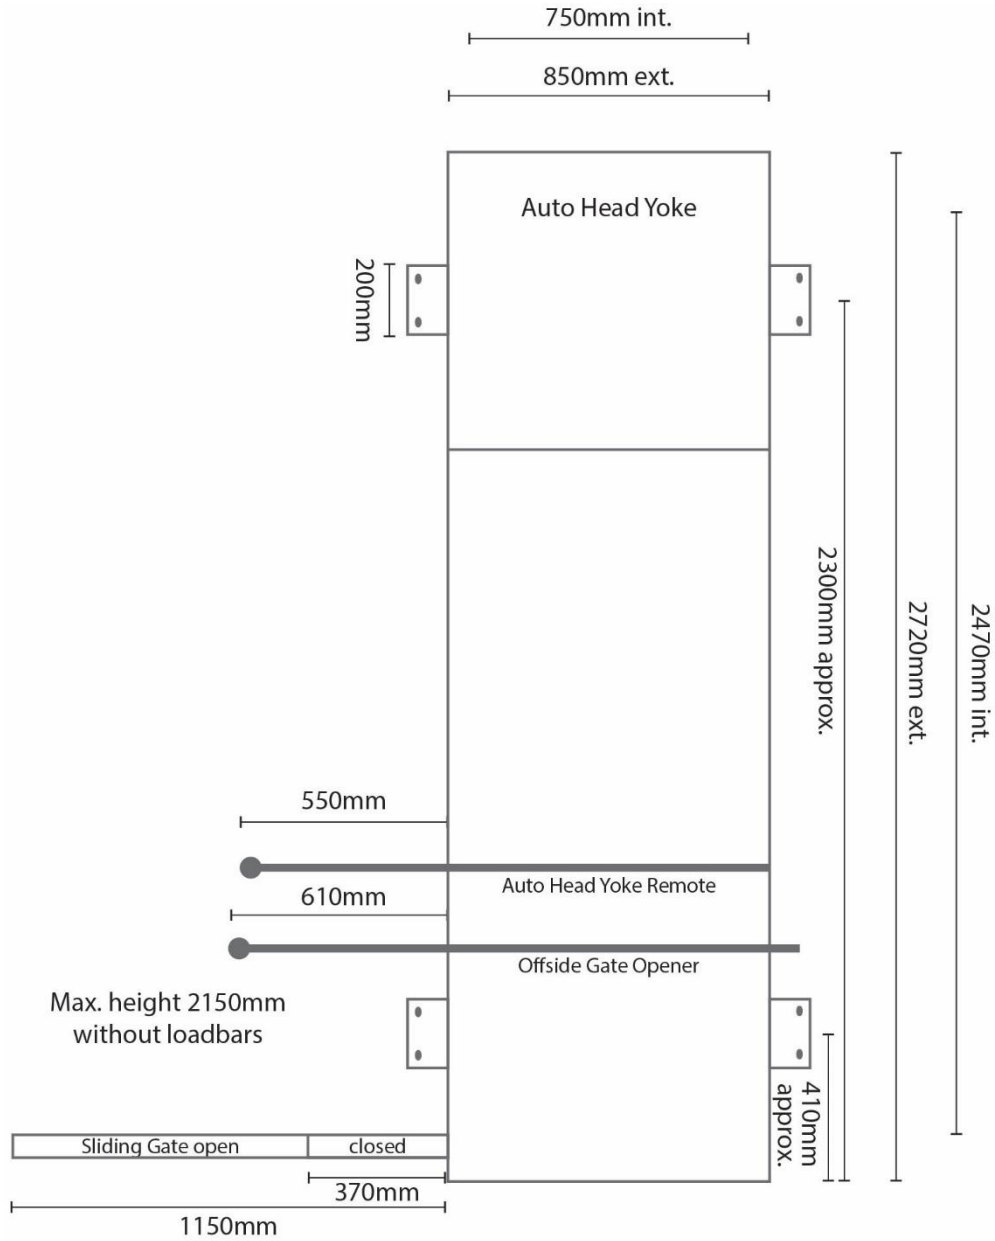

Auto Head Yoke

Front Profile

Side Profile

Anti-Backing Ratchet

Front Profile

Side Profile

Sliding Gate

Front Profile

Side Profile

HD Vetless Crush (with/without Squeeze)

HD Vet Crush (without Squeeze)

HD Vet Crush with Squeeze