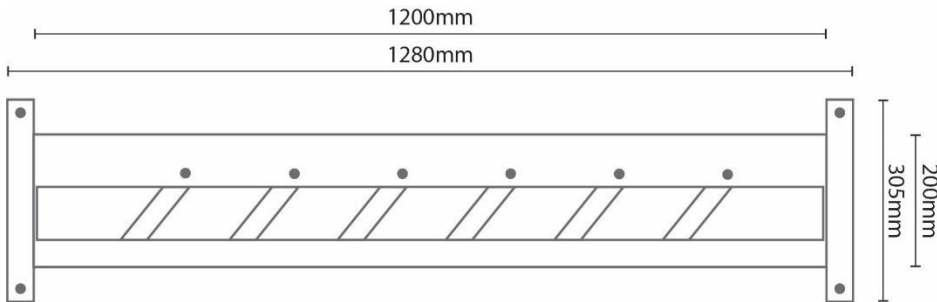

Auto Head Yoke

Front Profile

Side Profile

Anti-Backing Ratchet

Front Profile

Side Profile

Sliding Gate

Front Profile

Side Profile

HD Vetless Crush (with/without Squeeze)

HD Vet Crush (without Squeeze)

HD Vet Crush with Squeeze