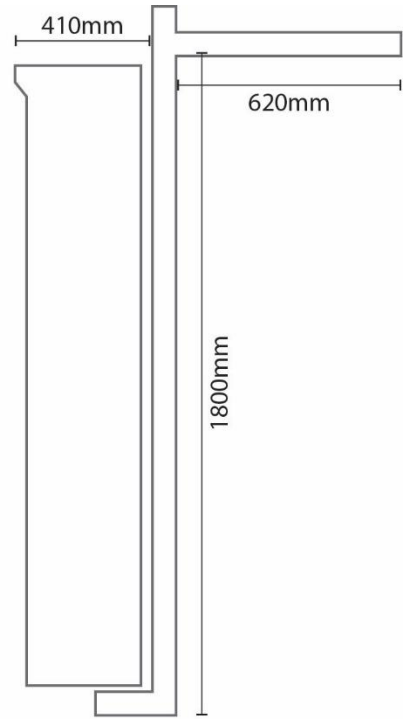

Auto Head Yoke

Front Profile

Side Profile

Anti-Backing Ratchet

Front Profile

Side Profile

Sliding Gate

Front Profile

Side Profile

HD Vetless Crush (with/without Squeeze)

HD Vet Crush (without Squeeze)

HD Vet Crush with Squeeze