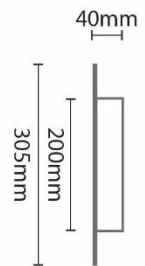

Auto Head Yoke

Front Profile

Side Profile

Anti-Backing Ratchet

Front Profile

Side Profile

Sliding Gate

Front Profile

Side Profile

HD Vetless Crush (with/without Squeeze)

HD Vet Crush (without Squeeze)

HD Vet Crush with Squeeze